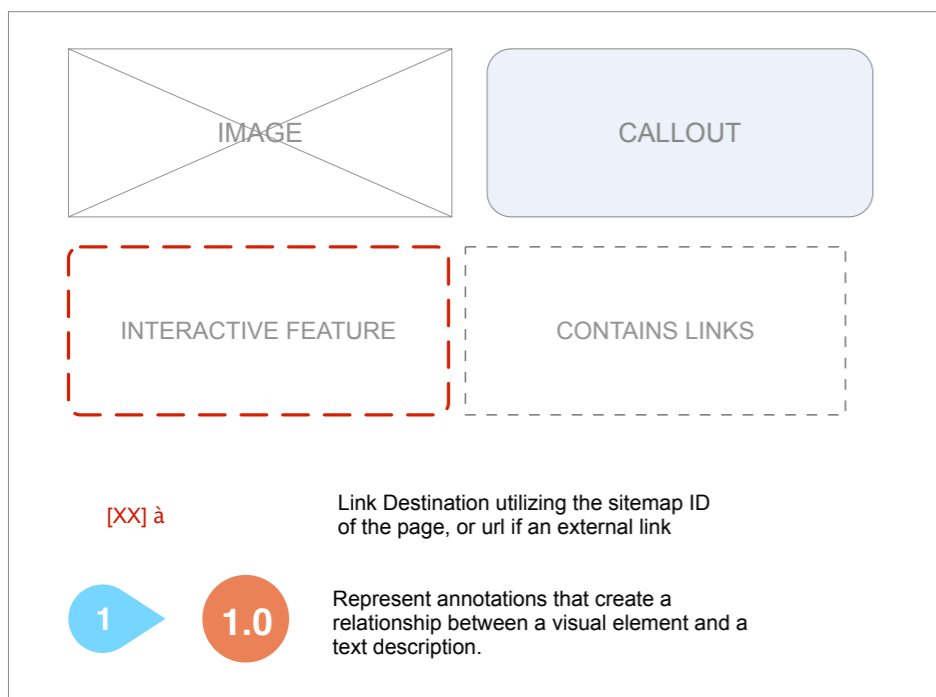

Version Release History

Disclaimer: Wireframes represent information structure, general page level functionality and user interface/navigation component hierarchy only. They do not represent final copy, visual layout, graphic design or typography.

VERSION

DATE	VERSION	MODIFIED BY	MODIFICATIONS
Wed Dec 26 2012	1.0	Chava Alexander	Initial Rough Draft

LEGEND

ABOUT THIS DOCUMENT

What is a Wireframe?

Wireframes are a page blueprint prior to the visual design used to illustrate the flow of information, document all objects to be included on the page, and show the behavior and states of some of these objects. They are not meant to reflect actual design or content.