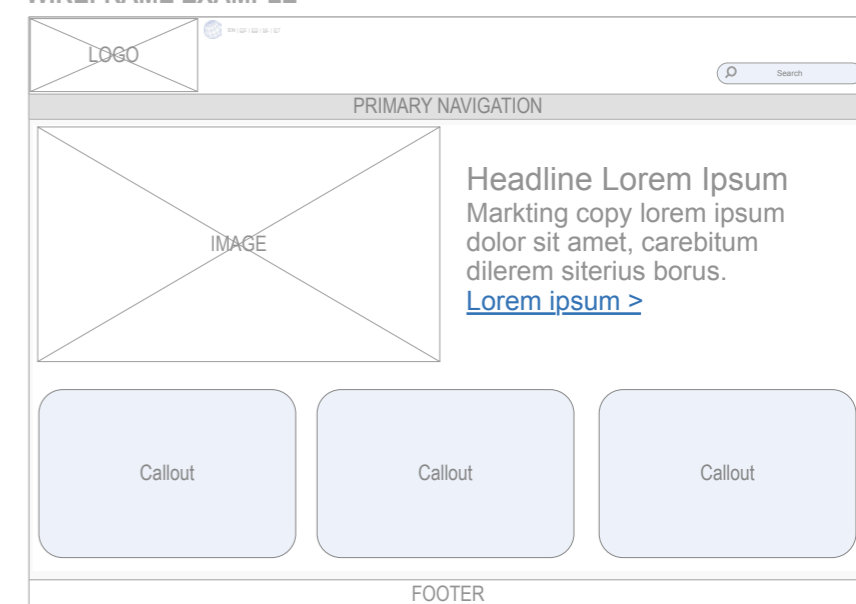

WIREFRAME EXAMPLE